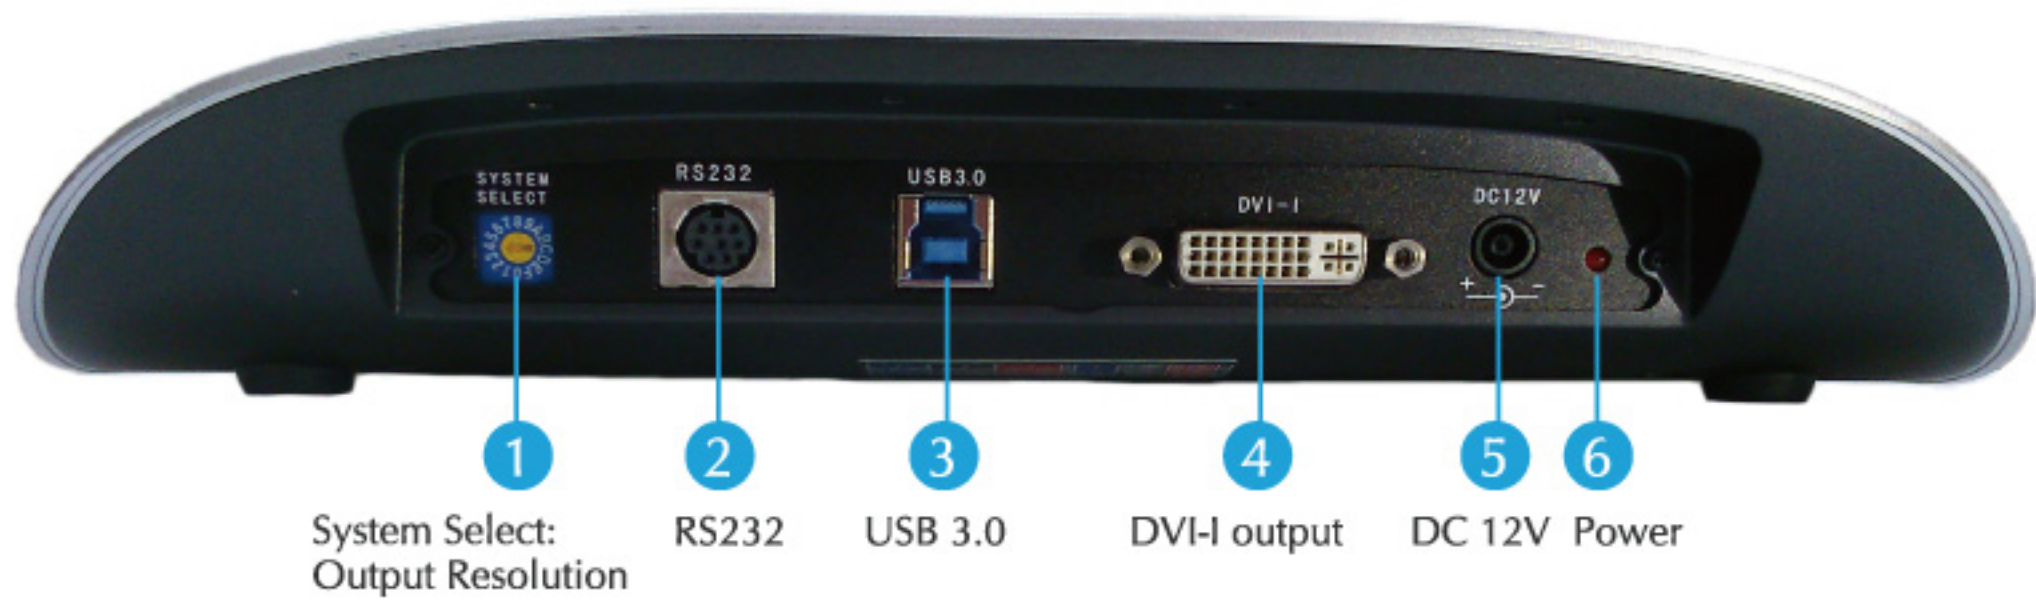

Multi-Format Video Outputs

The HD950DU provides USB3.0 and DVI-I interface, supporting 1080p60/50/30/25, 720p60/50/30/25 format HD video to meet the different needs of application.

Lifelike video image

Based on the unique Iridix exposure dynamic control algorithm, the HD950-USB3.0 delivers detailed and vivid images.

Wide-range, Quiet and Quick Pan/Tilt Mechanism

By adopting step driving motor mechanism, the HD950DU camera is extremely quiet, moves smoothly and quickly to designated position and covers a wide shooting range.

Low noise and High SNR

The HD950DU applies low noise sensor, decreasing image noise effectively and also improving SNR.

RS-232C remote control (VISCA protocol)

All camera settings and pan/tilt/zoom control functions can be performed remotely at high communication speeds via the RS-232C interface. By using RS232 cascading interface, two or more cameras can be connected synchronously.

Backplane connectivity

Product Technical Specification

YCHAIN HD950DU			
Sensor	1/2.8 inch high quality HD CMOS sensor	White balance	Auto/ Manual
Pixels	Dynamic image: 16: 9 2,070,000 effective pixel;	Focus	Auto/ Manual
	Static image: 16: 9 2,100,000 effective pixel	Iris	Auto/ Manual
Video signal	1080p60/50/30/25 、 720p60/50/30/25	Electronic shutter	Auto/ Manual
Zoom	12x optical zoom, f=3.9~46.8mm	BLC	Open/close
View angle	72.5°(far) 、 6.3°(near)	S/R	>50dB
Minimum lux	1.0Lux		
Output interfaces			
HD interfaces (optional)	USB3.0 、 DVI-I		
Control interfaces	8 pin mini DIN		
General specification			
Mechanism	Rotation Range : Pan : $\pm 175^{\circ}$; Tilt : $-30^{\circ} \sim +90^{\circ}$;	Consumption	<15W(max)
	Manual control speed : Pan: 0.5-120°/sec; tilt: 0.5-40°/sec	Store temperature	-10°C to +60°C
	Preset control speed : Pan: 120°/sec; Tilt: 40°/sec	Working temperature	0°C to +45°C
Power Supply Adapter	AC100V-AC240V	Dimension (WxHxW)	258mm×172mm×168mm
Input voltage	DC12V	Weight	1.6KG